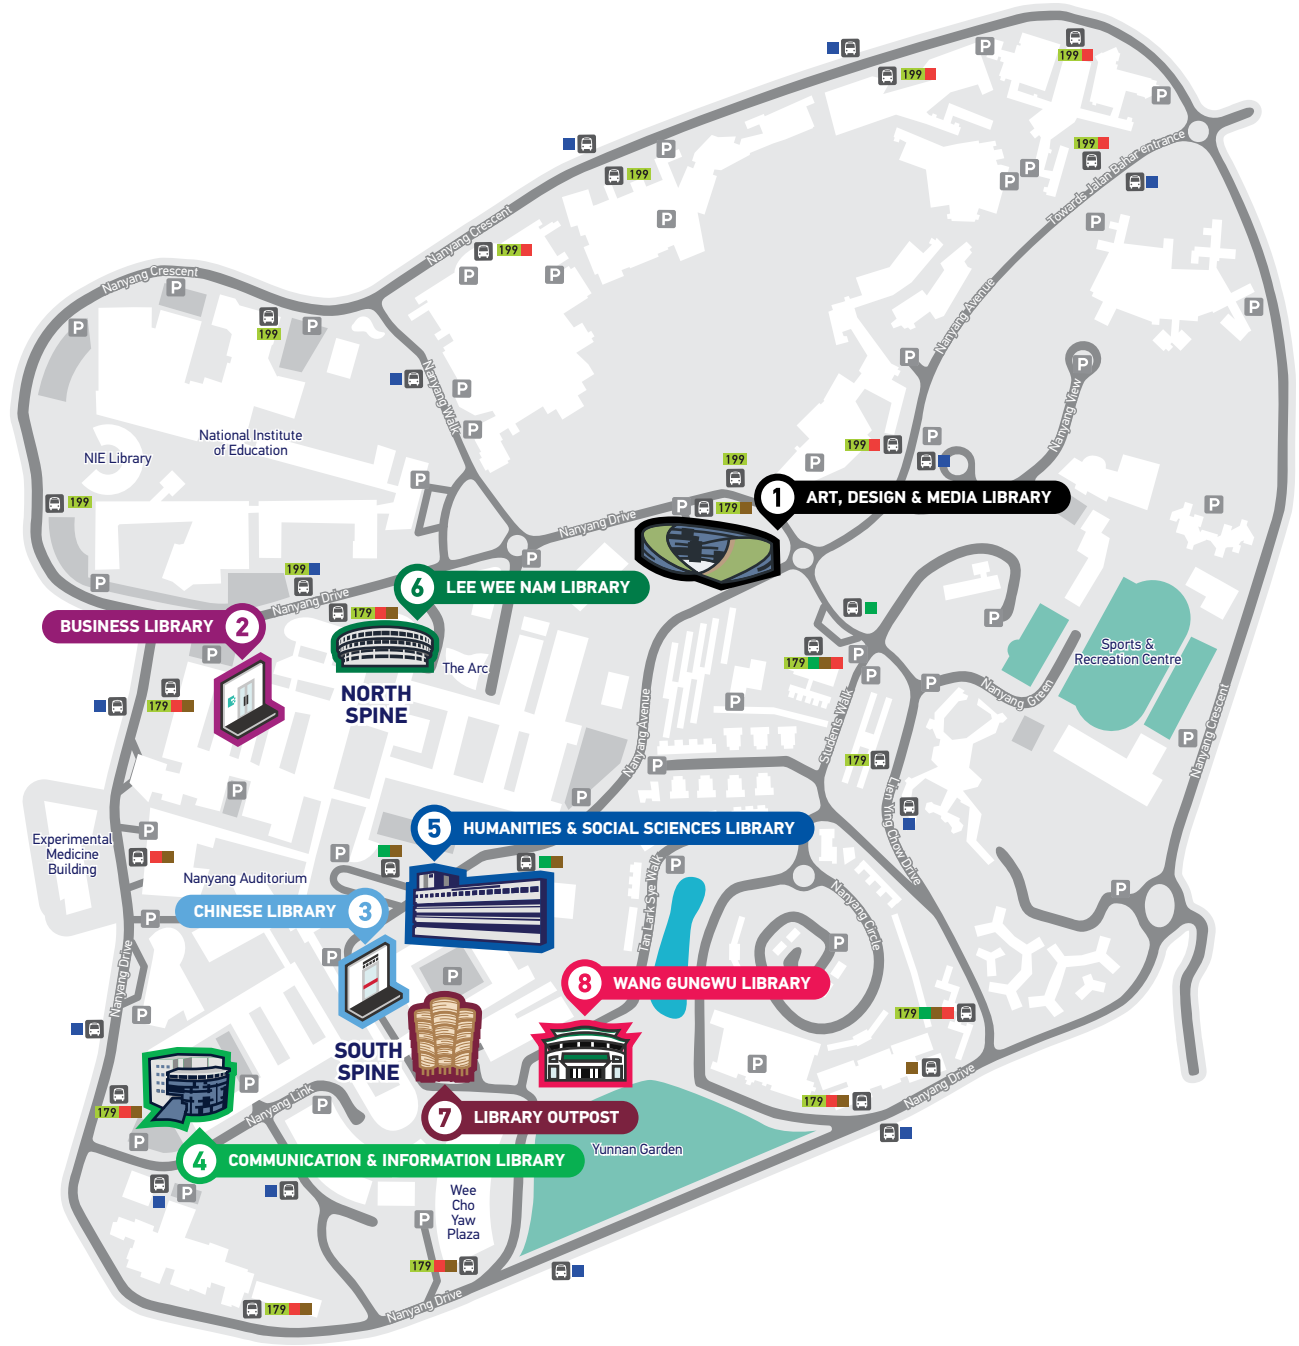

NTU LIBRARY

1 ART, DESIGN & MEDIA LIBRARY
ART-01-03
☎ 6513 7631
✉ adml@ntu.edu.sg

2 BUSINESS LIBRARY
N2-B2b-07
☎ 6790 5210
✉ busl@ntu.edu.sg

3 CHINESE LIBRARY
S3.2-B5-01
☎ 6316 8951
✉ chineselibrary@ntu.edu.sg

4 COMMUNICATION & INFORMATION LIBRARY
CS-01-18
☎ 6316 8951
✉ cmil@ntu.edu.sg

5 HUMANITIES & SOCIAL SCIENCES LIBRARY
S4-B3c-05
☎ 6316 8951
✉ hslibrary@ntu.edu.sg

6 LEE WEE NAM LIBRARY
NS3-03-01
☎ 6790 5776
✉ lwlnl@ntu.edu.sg

7 LIBRARY OUTPOST
LHS-01-03
☎ 6316 8951
✉ outpost@ntu.edu.sg

8 WANG GUNGWU LIBRARY
CHC-02-LIB
☎ 6513 8682
✉ wgwlibrary@ntu.edu.sg

Legend

179 Service 179 / 179A / 179B

199 Service 199

Campus Rider - Green

Campus Weekend Rider - Brown

Campus Loop - Red

Campus Loop - Blue