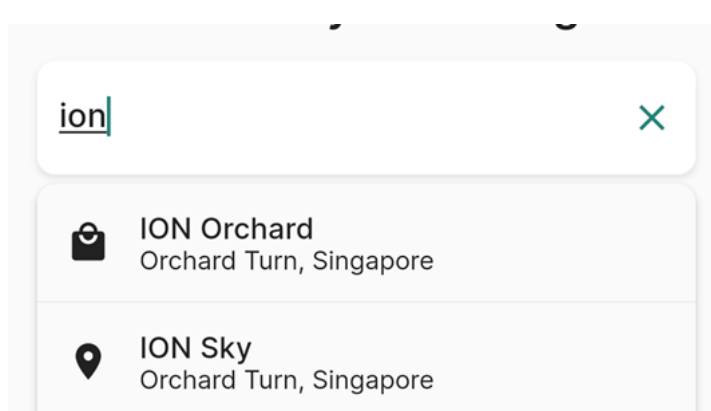

## Project Objectives

The Carpark Adviser is a mobile application that allows drivers to search for suitable car parks near their destination using criteria such as cost, proximity, and available lots, helping them narrow down their search based on the factors that are important to them. Through this application, drivers will hopefully have a better experience finding a car park of their choosing.

Navigation to Car Park

HONG LIM PARK OFF STREET

Car Park Street View

Car Park Entrance Video

Search by Destination

Filter by Criteria

Search Result Views