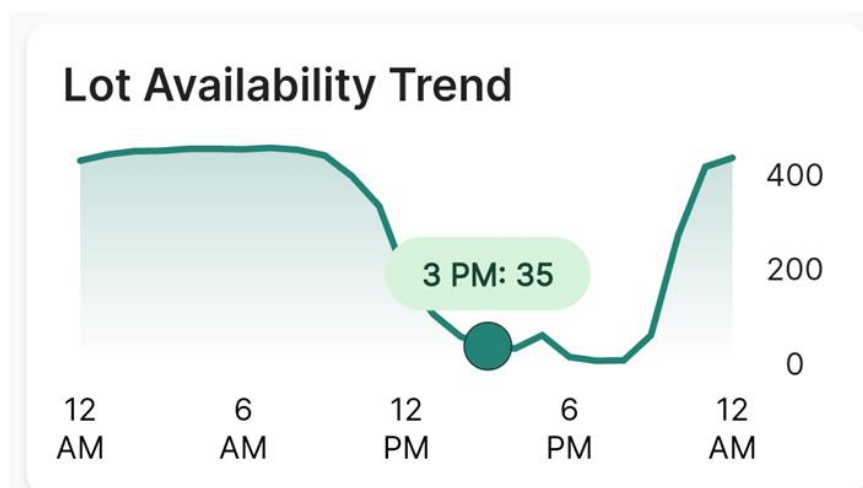

Carpark Adviser (Mobile App)

Student: Michael Seet Boon Hock

Supervisor: Mr. Oh Hong Lye

Project Objectives

The Carpark Adviser is a mobile application that allows drivers to search for suitable car parks near their destination using criteria such as cost, proximity, and available lots, helping them narrow down their search based on the factors that are important to them. Through this application, drivers will hopefully have a better experience finding a car park of their choosing.

Application Features

- Search Car Parks
- View Car Park Details
- Favourite Car Parks
- Navigation to Car Park

Implemented With

Navigating To
ION Orchard

Newton Food Centre

Distance to Car Park
2.4 km

Estimated Travel Time
8 mins

[Get Directions](#)

Car Park Street View