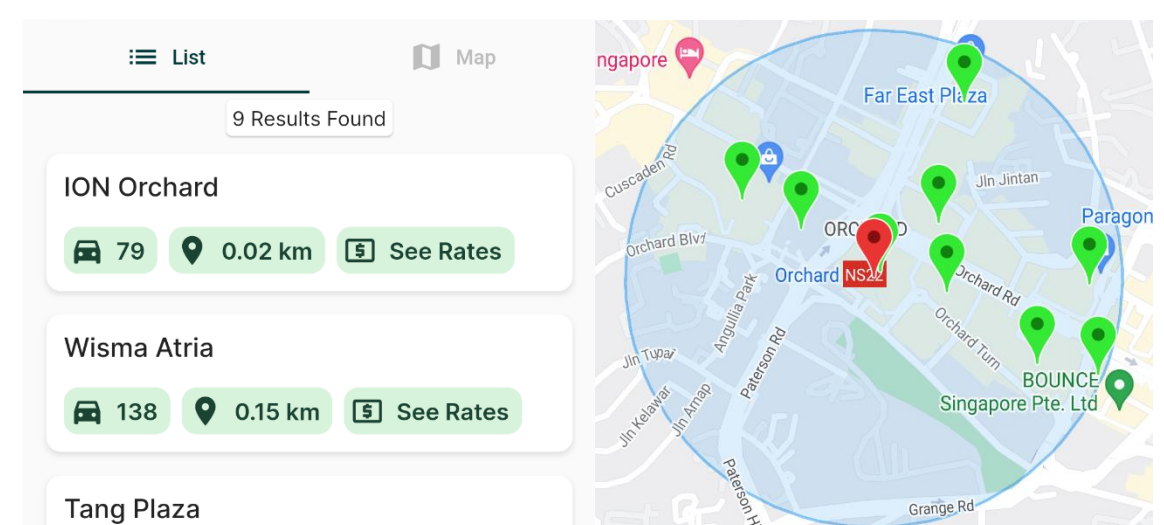

## Project Objectives

The Carpark Adviser is a mobile application that allows drivers to search for suitable car parks near their destination using criteria such as cost, proximity, and available lots, helping them narrow down their search based on the factors that are important to them. Through this application, drivers will hopefully have a better experience finding a car park of their choosing.

## Implemented With

Real-Time Lot Availability

Historical Lot Availability

Navigating To  
**ION Orchard**

Newton Food Centre

Distance to Car Park  
**2.4 km**

Estimated Travel Time  
**8 mins**

[Get Directions](#)

Navigation to Car Park

HONG LIM PARK OFF STREET

Car Park Street View

Car Park Entrance Video

Search by Destination

Filter by Criteria

Search Result Views