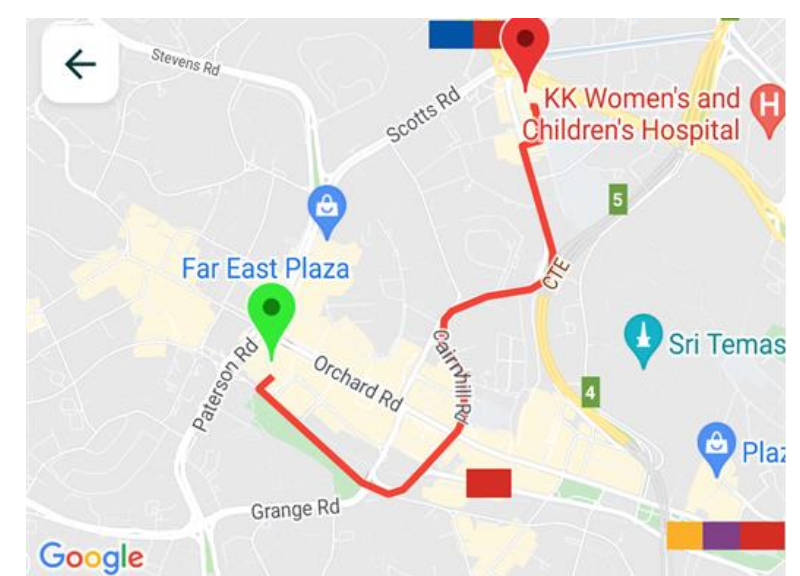

## Project Objectives

The Carpark Adviser is a mobile application that allows drivers to search for suitable car parks near their destination using criteria such as cost, proximity, and available lots, helping them narrow down their search based on the factors that are important to them. Through this application, drivers will hopefully have a better experience finding a car park of their choosing.

## Implemented With

Real-Time Lot Availability

Historical Lot Availability

Navigating To  
**ION Orchard**

Newton Food Centre

Distance to Car Park  
**2.4 km**

Estimated Travel Time  
**8 mins**

[Get Directions](#)

Navigation to Car Park

HONG LIM PARK OFF STREET

Car Park Street View

Car Park Entrance Video

Search by Destination

Filter by Criteria

Search Result Views