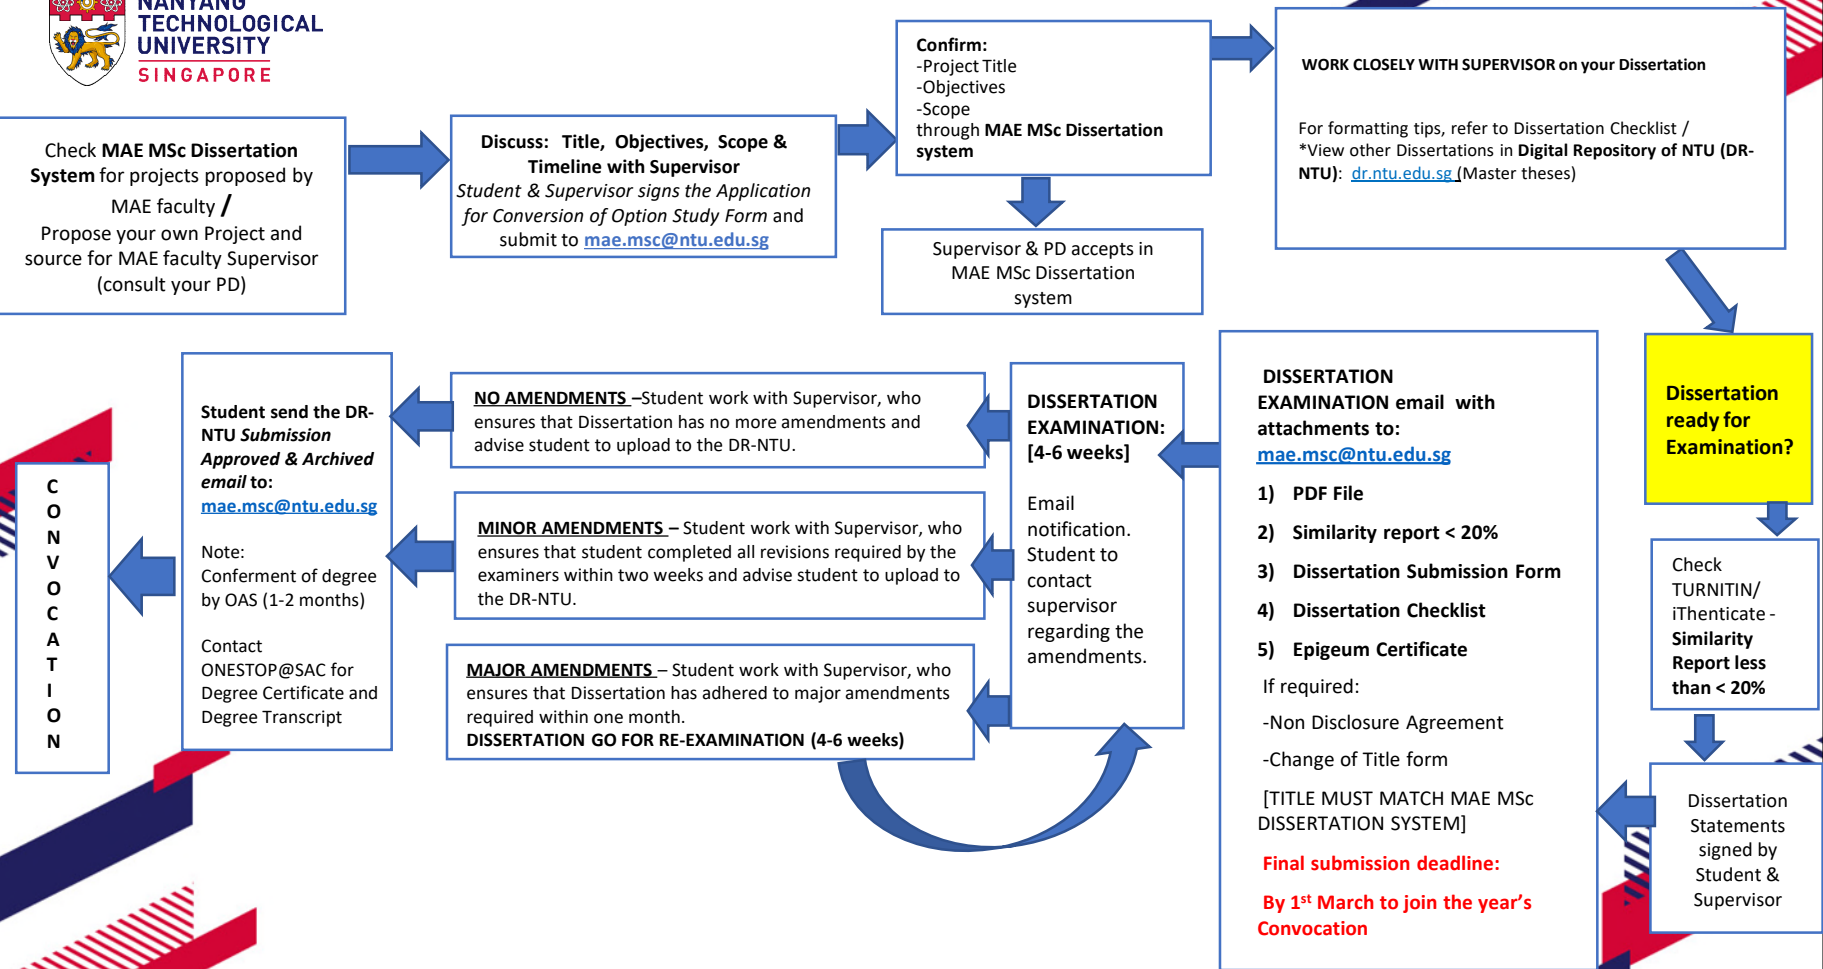

## MAE MSc DISSERTATION PROCESS FLOW

## MAE **MSc PM** DISSERTATION PROCESS FLOW (applicable to intakes up to AY2023)